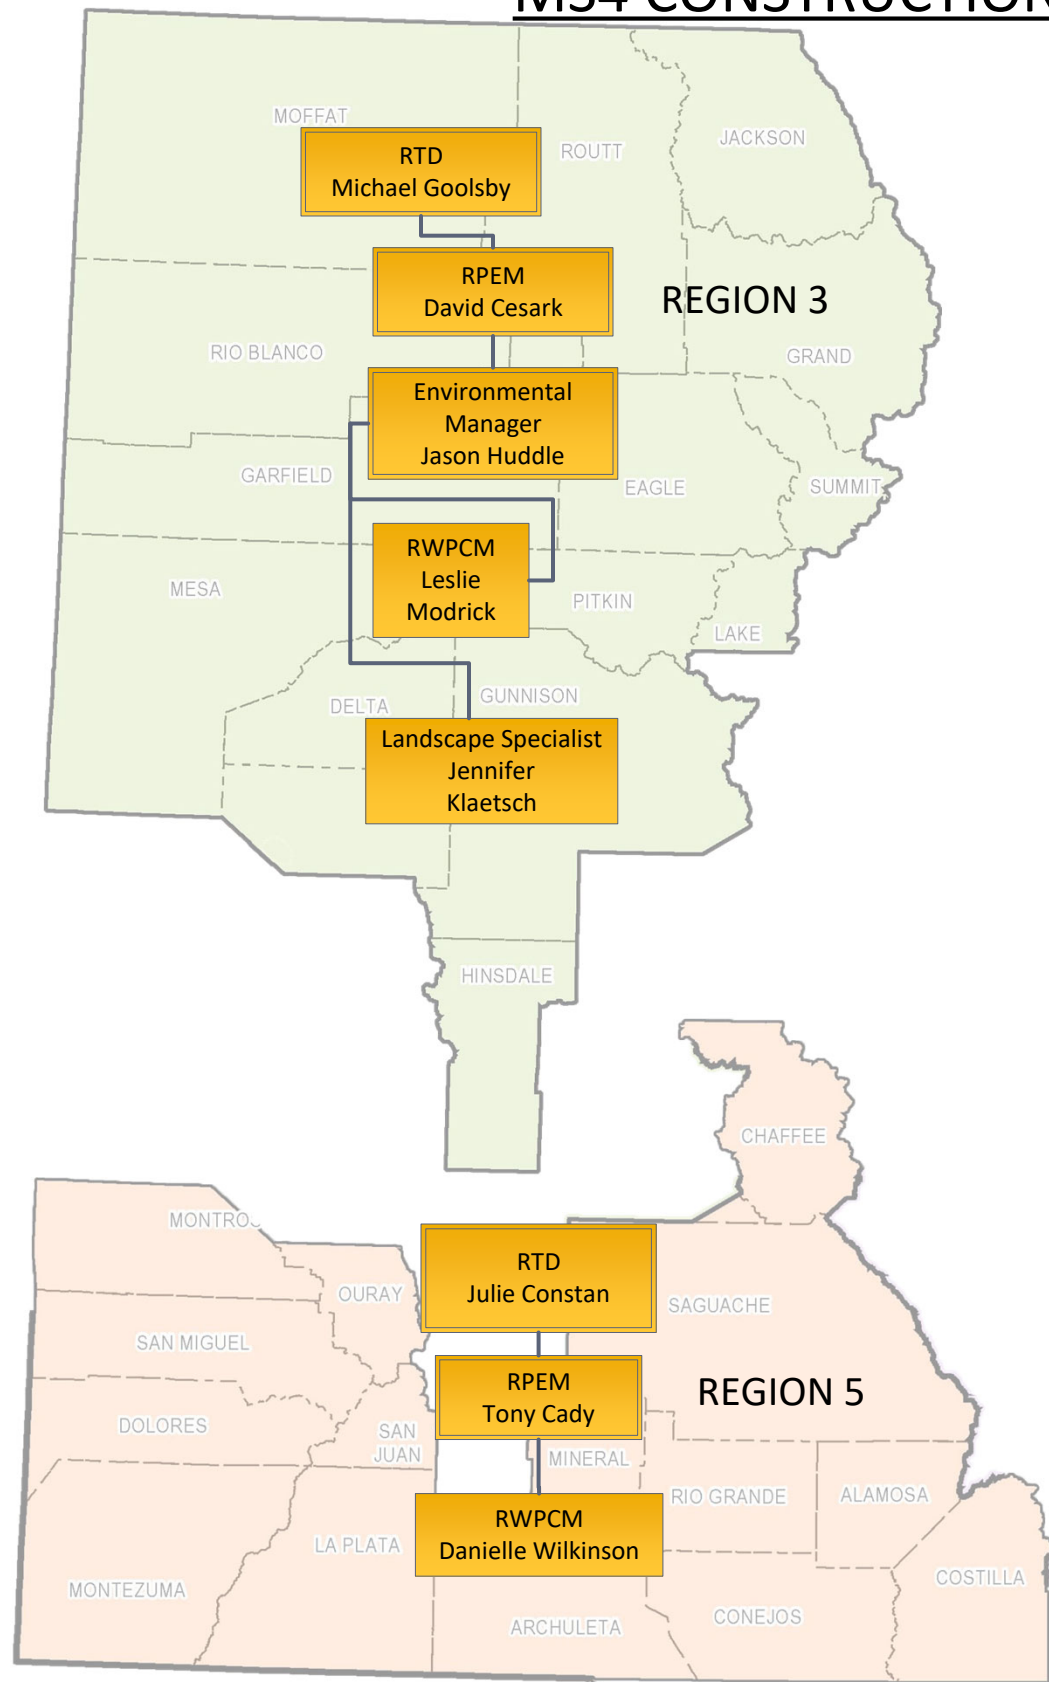

MS4 CONSTRUCTION PROGRAM IMPLEMENTATION ORGANIZATIONAL CHART

REVISED 4/2/20

LEGEND

- Headquarter Staff
- Region Staff
- CDOT Manager
- CDOT Position
- Indicates Direct Supervision
- RTD- Region Transportation Director
- CDPHE- Colorado Department of Health and Environment
- RPEM- Regional Planning Environmental Manager
- WQ- Water Quality
- MCPM- MS4 Construction Program Manager
- MCFM- MS4 Construction Field Manager
- REM- Regional Environmental Manager
- RWPCM- Regional Water Pollution Control Manager

COLORADO
Department of Transportation