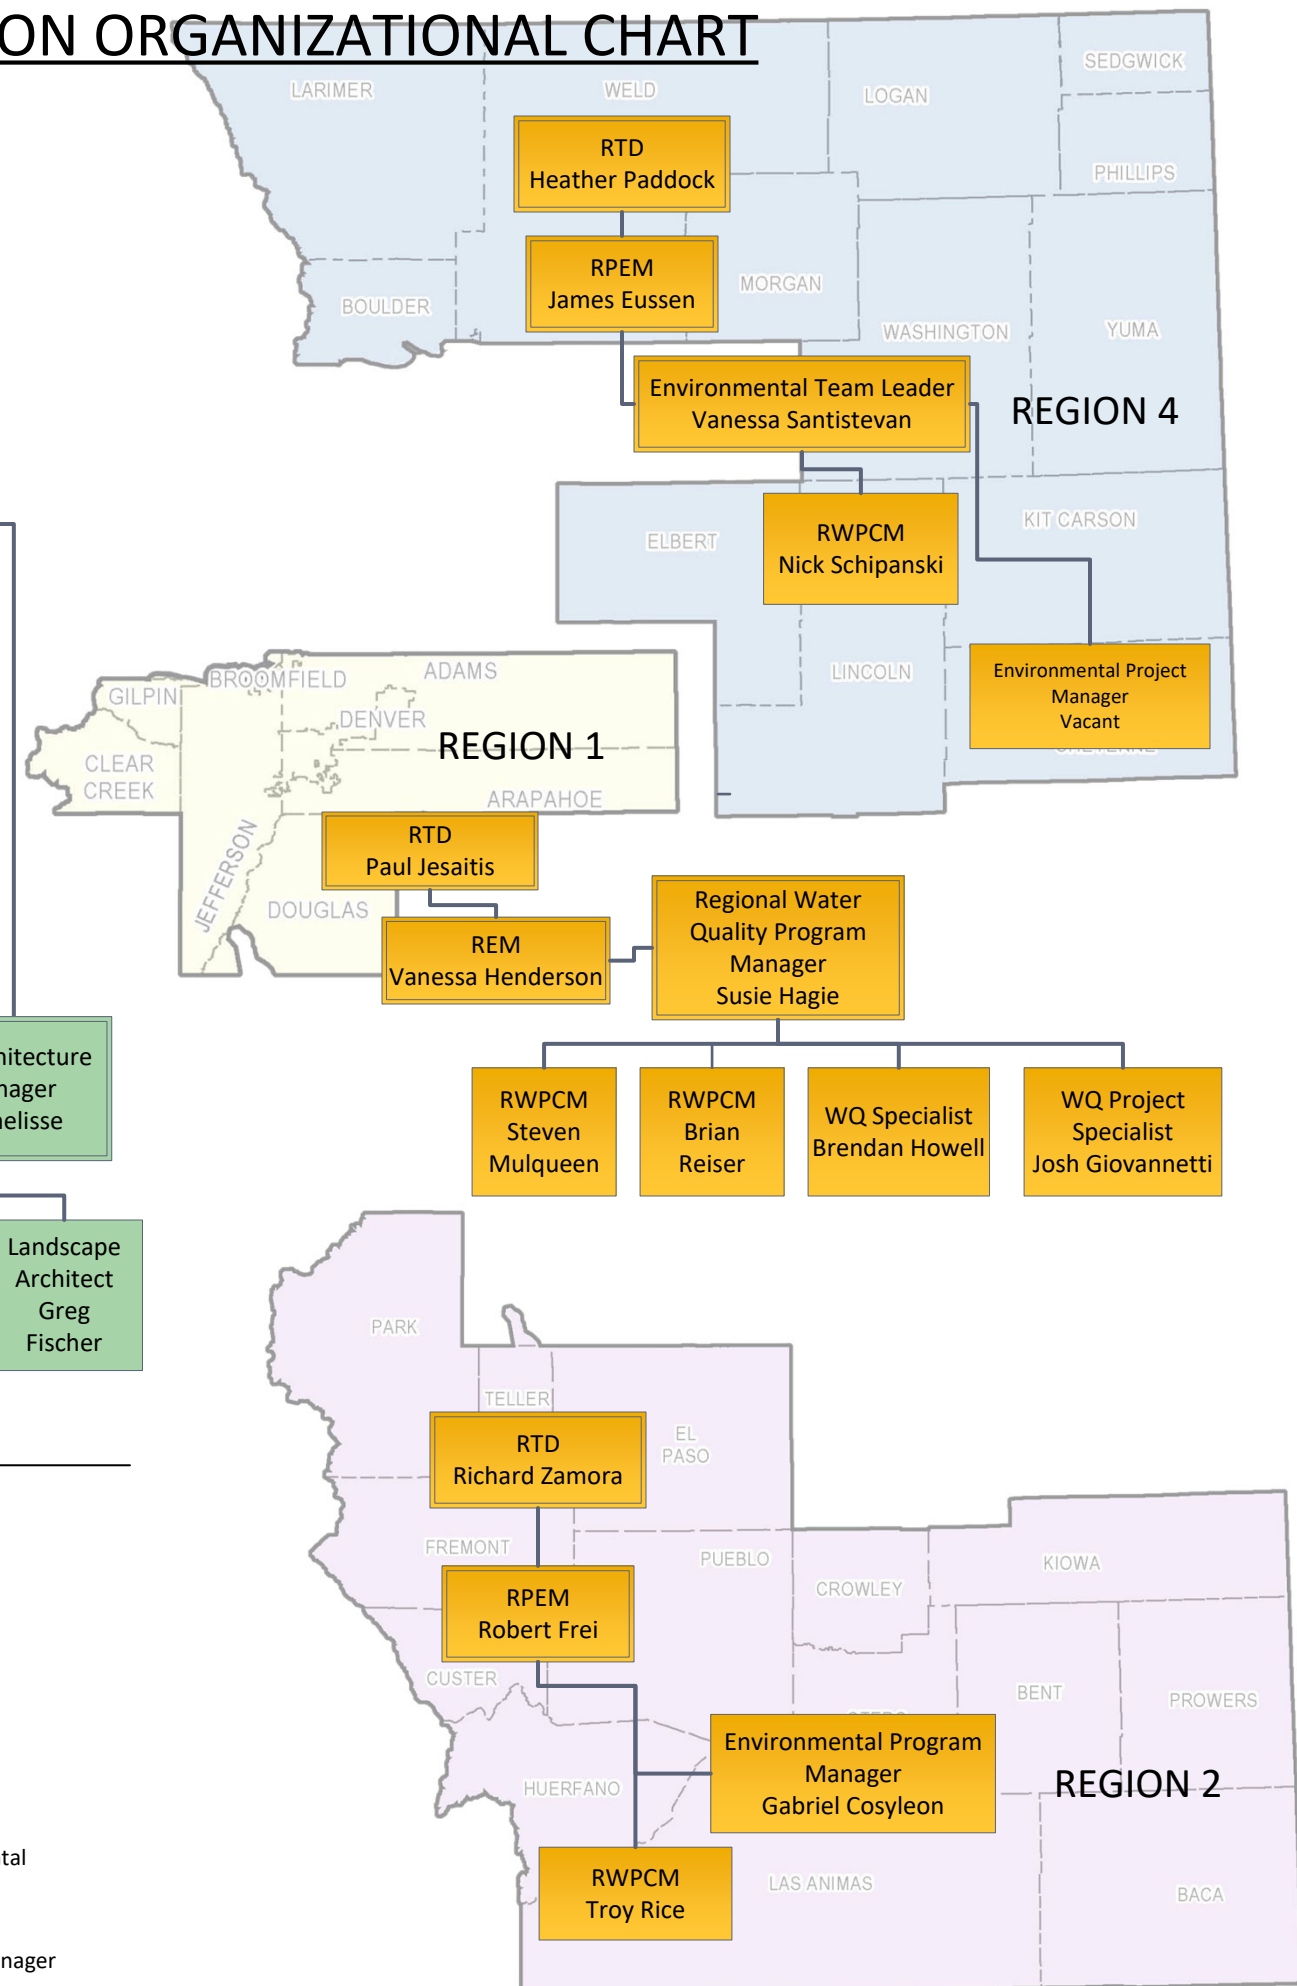

MS4 CONSTRUCTION PROGRAM IMPLEMENTATION ORGANIZATIONAL CHART

REVISED 4/2/20

LEGEND

- Headquarter Staff
- Region Staff
- CDOT Manager
- CDOT Position
- Indicates Direct Supervision
- RTD- Region Transportation Director
- CDPHE- Colorado Department of Health and Environment
- RPEM- Regional Planning Environmental Manager
- WQ- Water Quality
- MCPM- MS4 Construction Program Manager
- MCFM- MS4 Construction Field Manager
- REM- Regional Environmental Manager
- RWPCM- Regional Water Pollution Control Manager

COLORADO
Department of Transportation