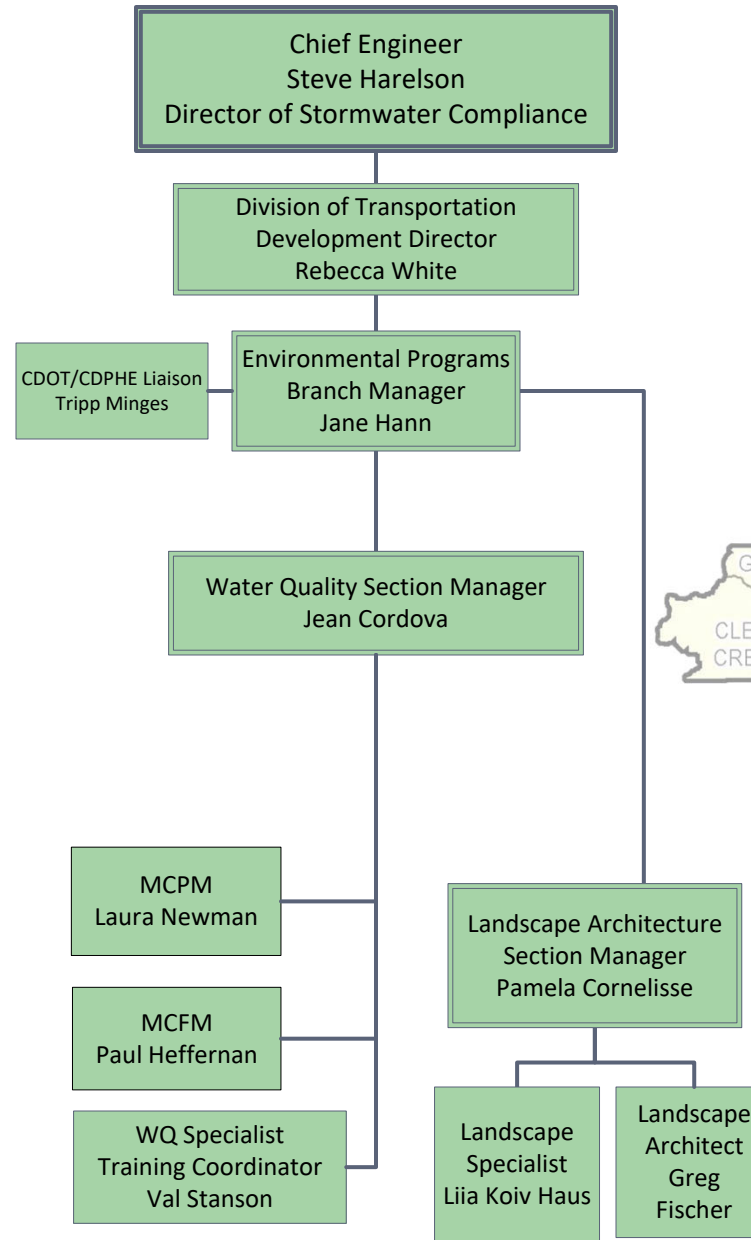

MS4 CONSTRUCTION PROGRAM IMPLEMENTATION ORGANIZATIONAL CHART

REVISED 4/2/20

LEGEND

- Headquarter Staff
- Region Staff
- CDOT Manager
- CDOT Position
- Indicates Direct Supervision
- RTD- Region Transportation Director
- CDPHE- Colorado Department of Health and Environment
- RPEM- Regional Planning Environmental Manager
- WQ- Water Quality
- MCPM- MS4 Construction Program Manager
- MCFM- MS4 Construction Field Manager
- REM- Regional Environmental Manager
- RWPCM- Regional Water Pollution Control Manager